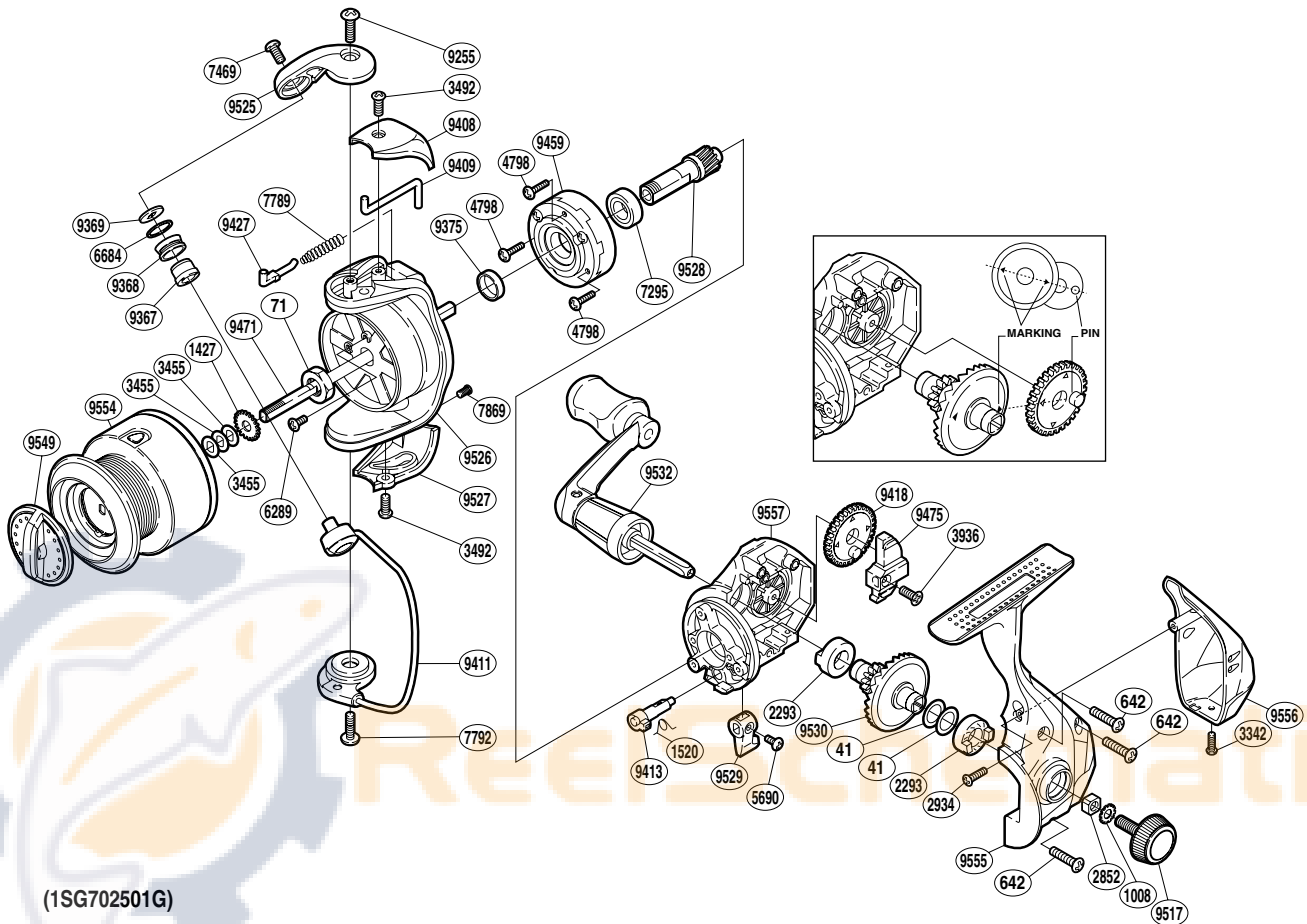

### ALV-2500FA

Part No.	Description	Part No.	Description	Part No.	Description
RD 0041	Washer	RD 7295	Ball Bearing	RD 9471	Main Shaft
RD 0071	Rotor Nut	RD 7469	Screw	RD 9475	Oscillating Slider
RD 0642	Screw	RD 7789	Bail Spring	RD 9517	Handle Screw Cap
RD 1008	Handle Lock Washer	RD 7792	Screw	RD 9525	Bail Arm
RD 1427	Spool Support	RD 7869	Screw	RD 9526	Rotor
RD 1520	Anti-Reverse Cam Spring	RD 9255	Screw	RD 9527	Bail Hold Support Guard
RD 2293	Drive Gear Bushing	RD 9367	Line Roller Bushing	RD 9528	Pinion Gear
RD 2852	Handle Screw Lock	RD 9368	Line Roller	RD 9529	Anti-Reverse Lever
RD 2934	Screw	RD 9369	Line Roller Washer	RD 9530	Drive Gear
RD 3342	Screw	RD 9375	Rotor Ring	RD 9532	Handle Assembly
RD 3455	Spool Washer	RD 9408	Bail Spring Cover	RD 9549	Drag Knob
RD 3492	Screw	RD 9409	Bail Trip Lever	RD 9554	Spool Assembly
RD 3936	Screw	RD 9411	Bail Assembly	RD 9555	Side Cover
RD 4798	Screw	RD 9413	Anti-Reverse Cam	RD 9556	Rear Protector
RD 5690	Screw	RD 9418	Oscillating Gear	RD 9557	Body
RD 6289	Screw	RD 9427	Bail Spring Guide		
RD 6684	Line Roller Spacer	RD 9459	Roller Clutch Assembly		